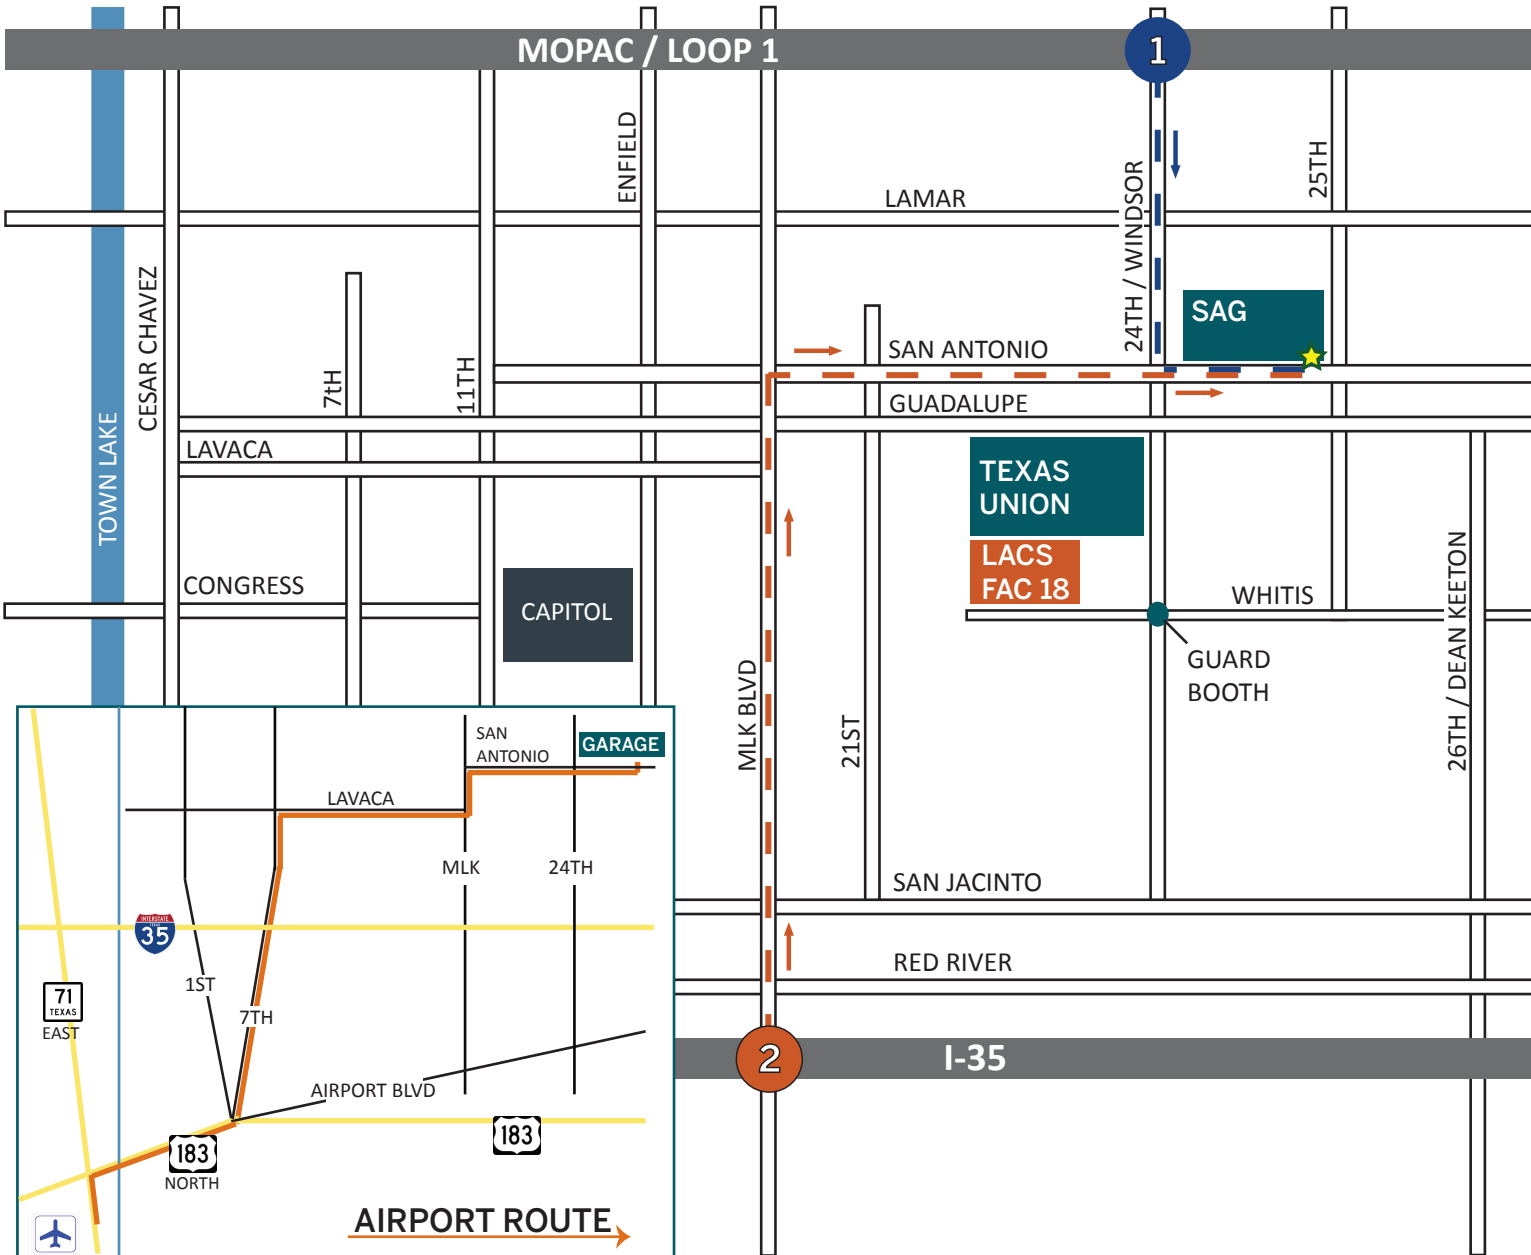

# YOUR VISIT: DIRECTIONS TO CAMPUS

## 1 From MOPAC

1. Exit Windsor, Eastbound
2. Windsor Becomes 24th
3. Left on San Antonio
4. Garage Entrance on Left (Garage: 2420 San Antonio St)

## 2 From I-35

1. Exit MLK, Westbound
2. Right on San Antonio
4. Garage Entrance on Left (Garage: 2420 San Antonio St)

## From Airport

1. Exit Airport, 71 Westbound
2. Take US 183 North
3. Exit 7th Street, Westbound
5. Right on Lavaca St.
6. Left on Guadalupe St.
7. Right on San Antonio
8. Garage Entrance on Left (Garage: 2420 San Antonio St)