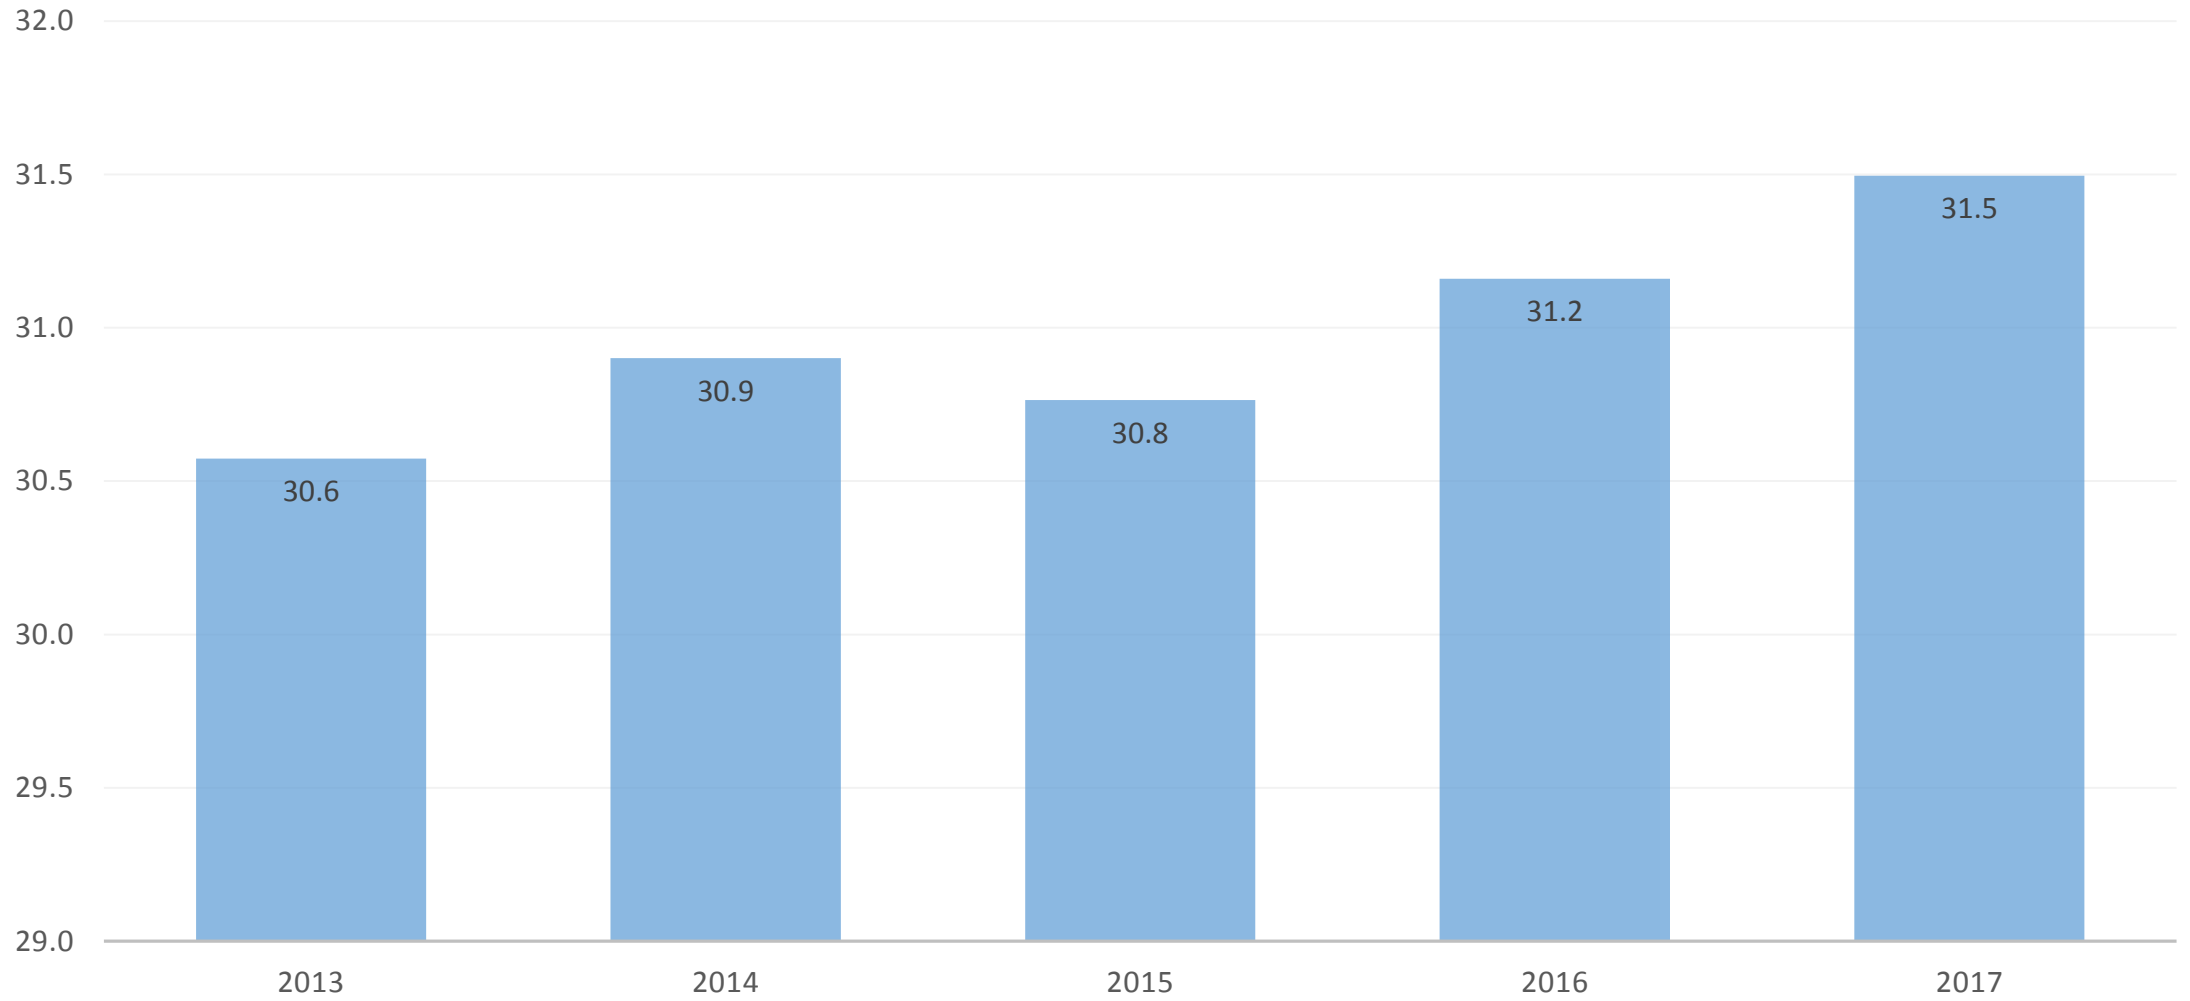

First-Year Cohort Average SAT Score

First-Year Cohort Average ACT Score

Percentage of Applicants Admitted and Enrolled in the First-Year Cohort*

*Number of applications submitted unavailable for 2013 cohort.

First-Year Cohort by Automatic Admission*

*Texas law requires that a certain percentage of high-achieving students in Texas public high schools receive automatic admissions to UT. The percentages and years are as follows: Top 8%: 2013-14, 2016; Top 7%: 2015, 2017.