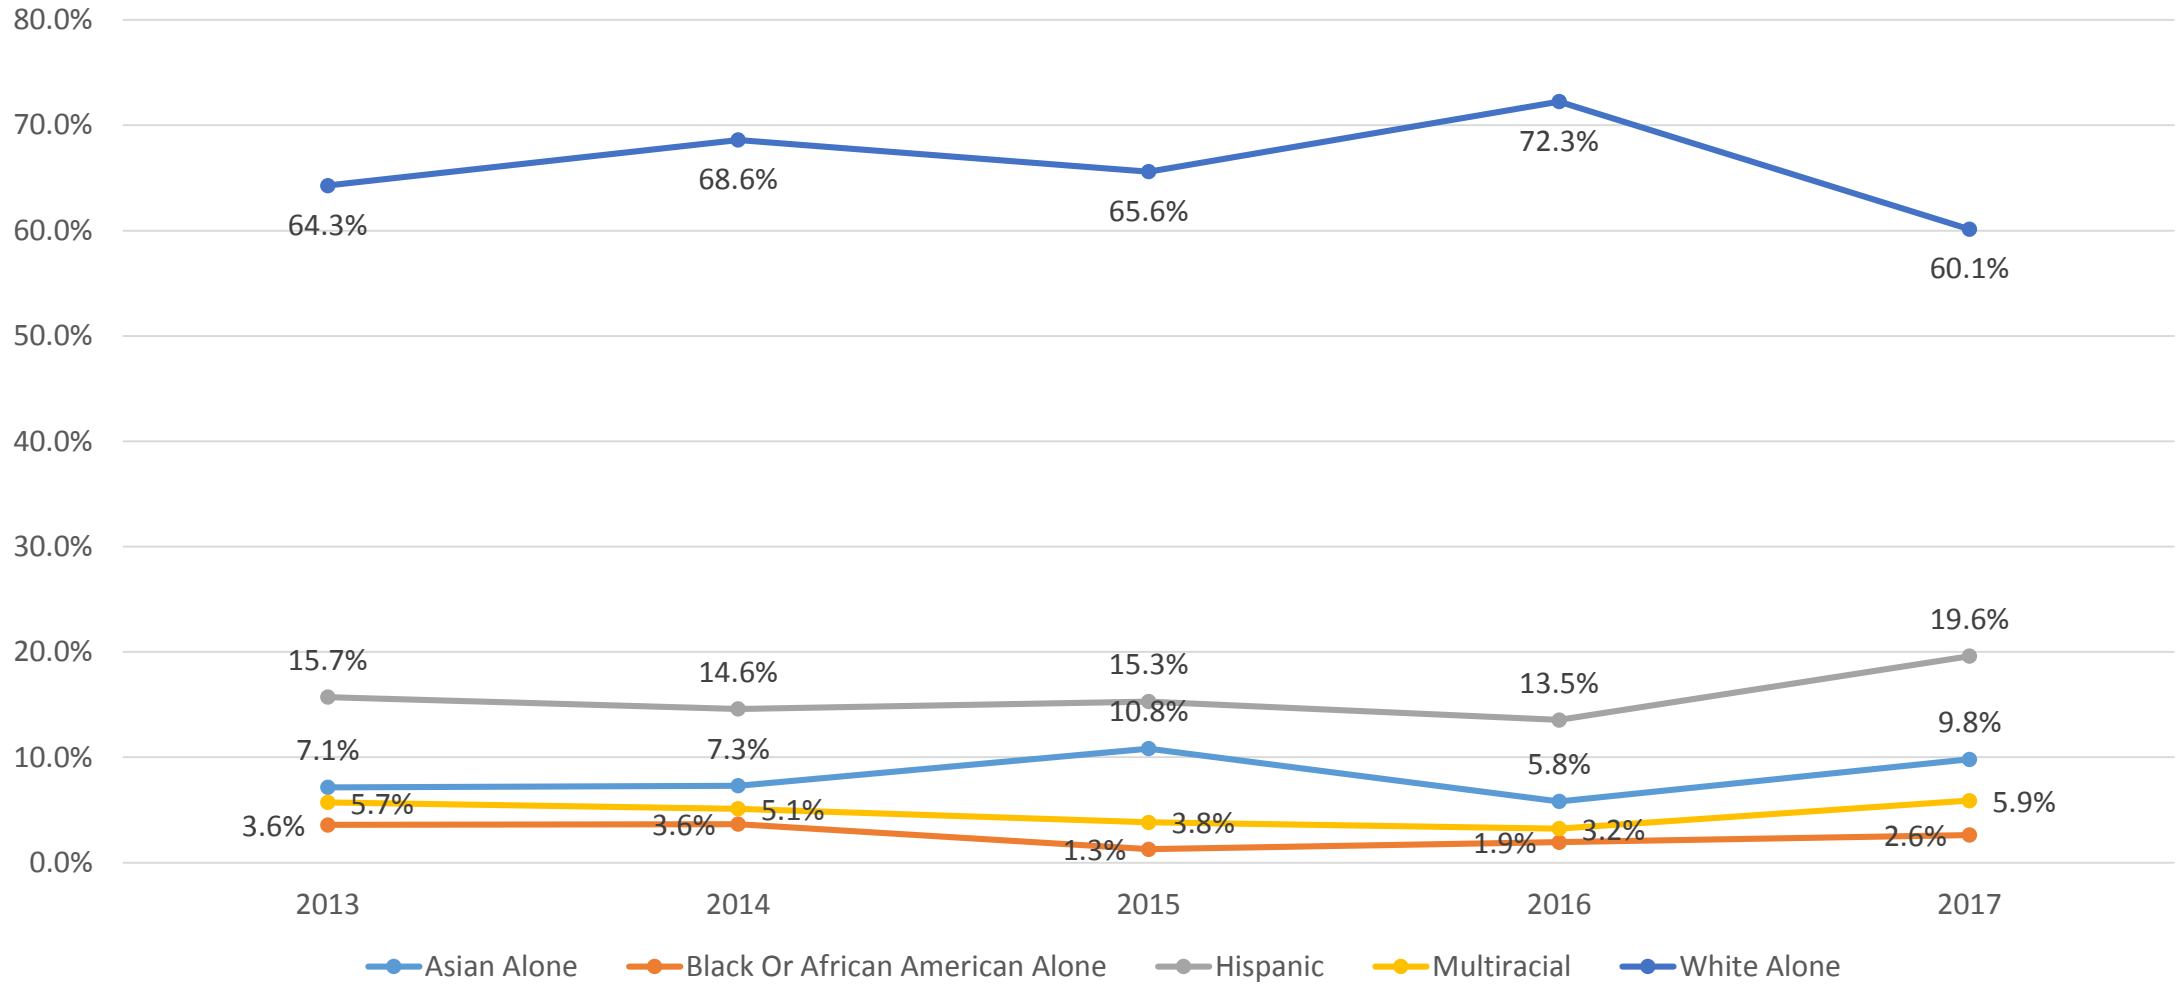

First-Year Cohort by Ethnicity