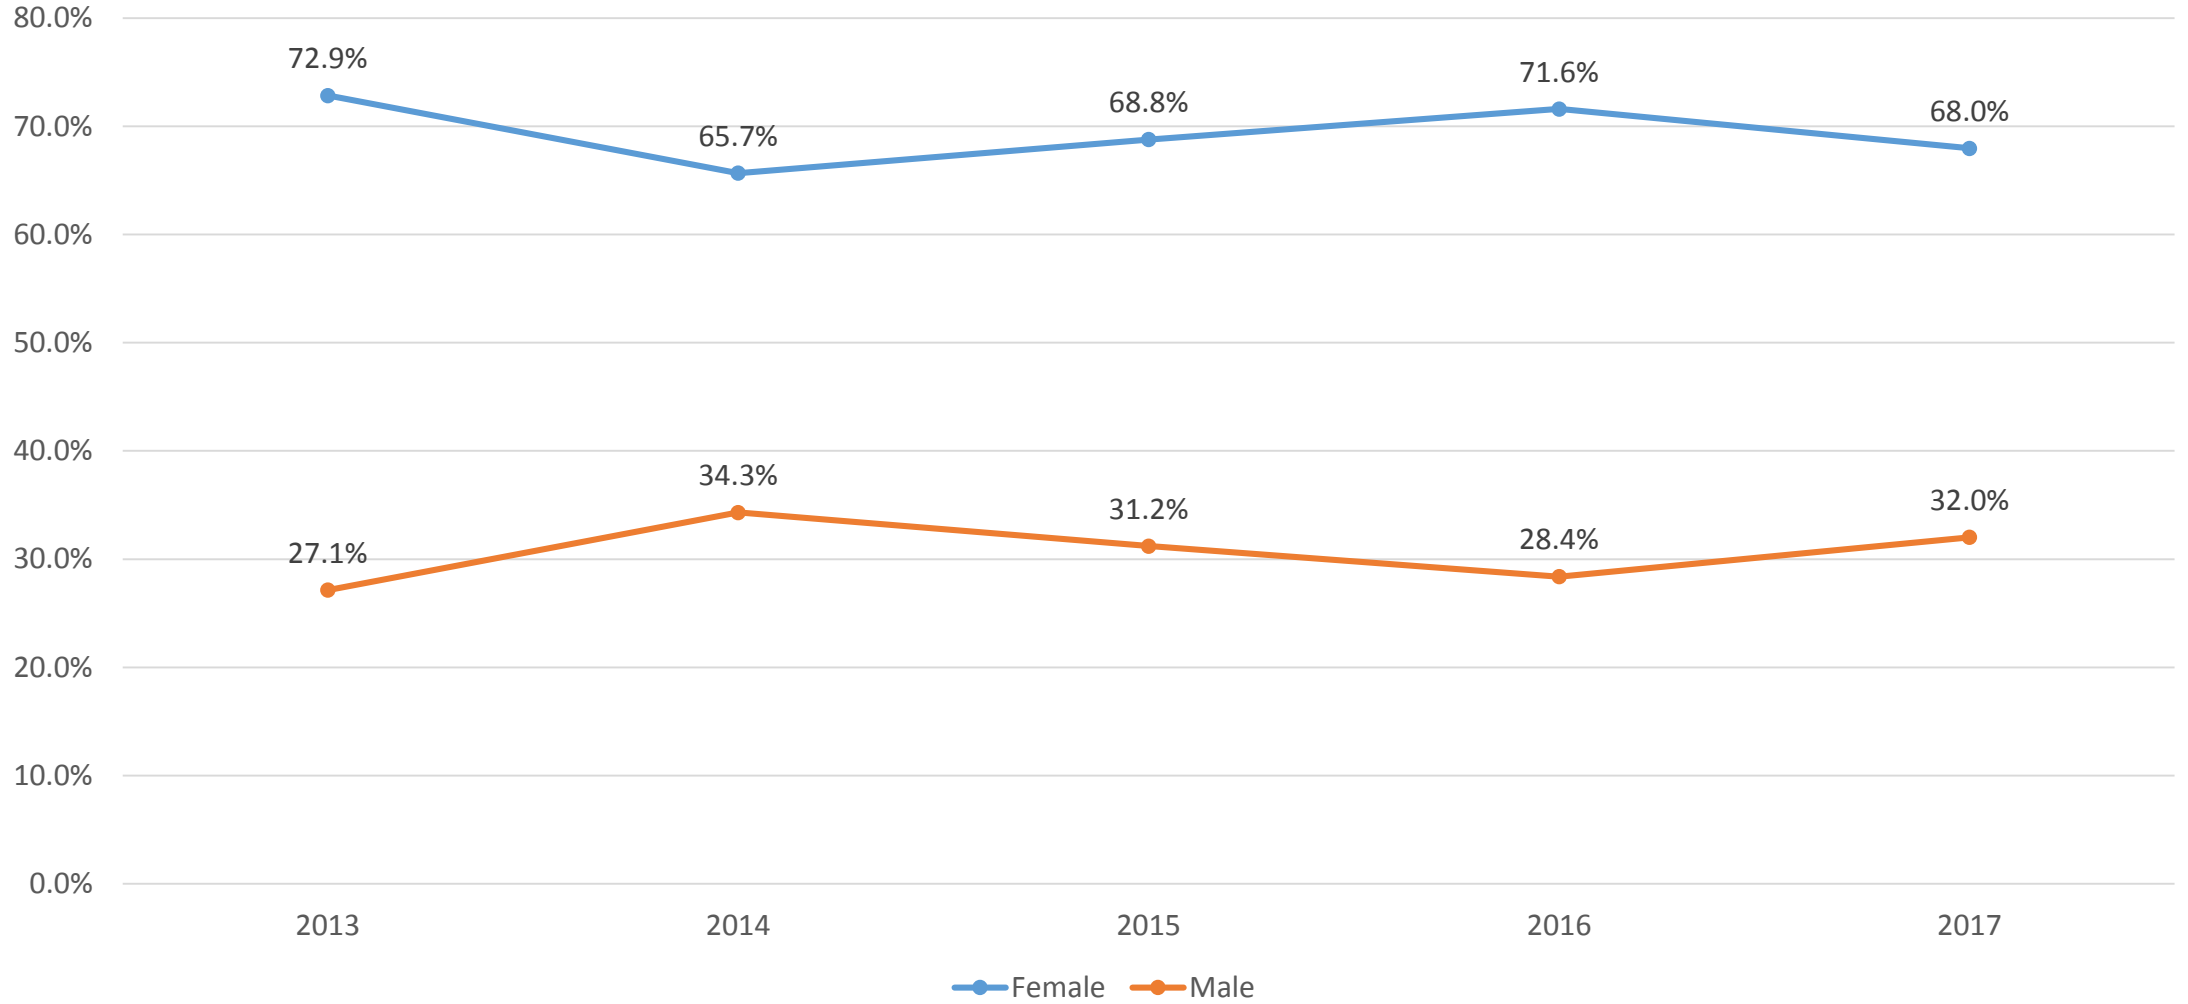

First-Year Cohort by Gender