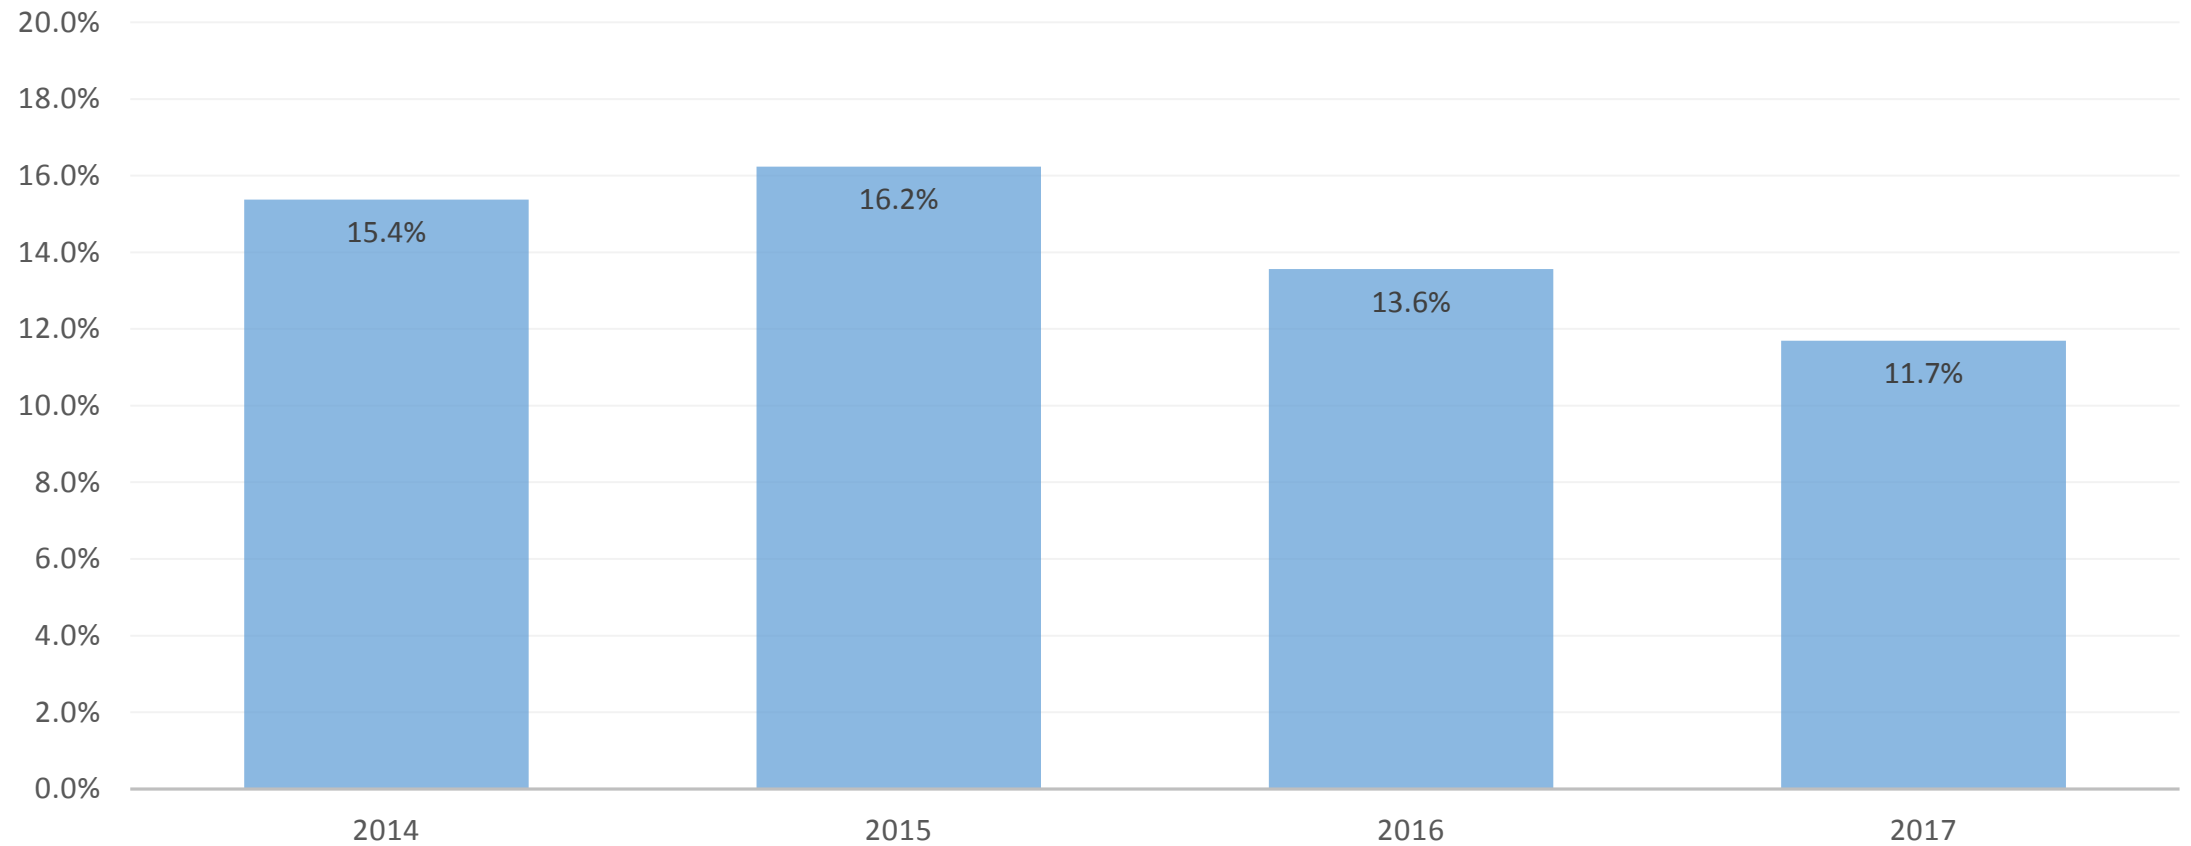

First-Year Cohort Average SAT Score

First-Year Cohort Average ACT Score

Percentage of Applicants Admitted and Enrolled in the First-Year Cohort*

*Number of applications submitted unavailable for 2013 cohort.

First-Year Cohort by Automatic Admission*

*Texas law requires that a certain percentage of high-achieving students in Texas public high schools receive automatic admissions to UT. The percentages and years are as follows: Top 8%: 2013-14, 2016; Top 7%: 2015, 2017.