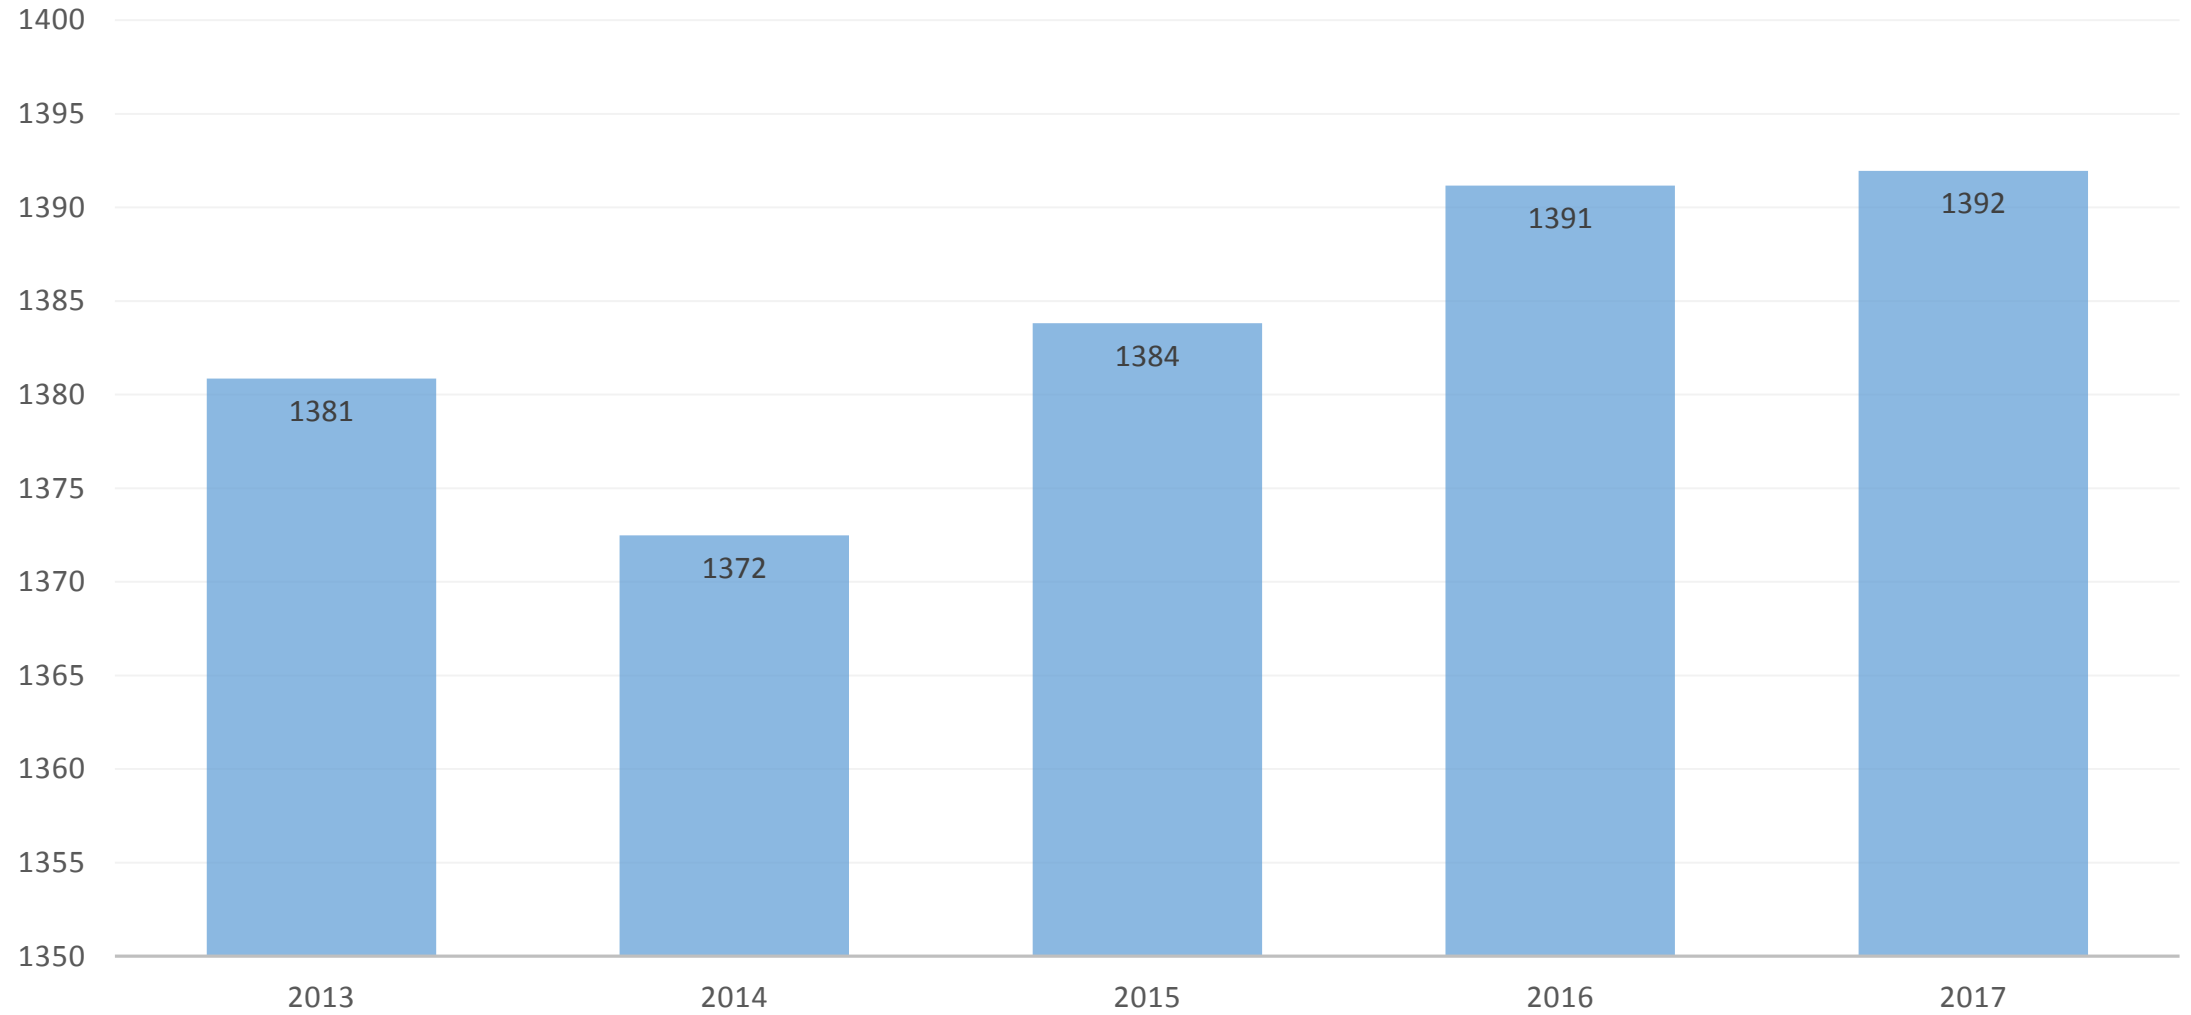

First-Year Cohort Average SAT Score

First-Year Cohort Average ACT Score

Percentage of Applicants Admitted and Enrolled in the First-Year Cohort*

*Number of applications submitted unavailable for 2013 cohort.

First-Year Cohort by Automatic Admission*

*Texas law requires that a certain percentage of high-achieving students in Texas public high schools receive automatic admissions to UT. The percentages and years are as follows: Top 8%: 2013-14, 2016; Top 7%: 2015, 2017.