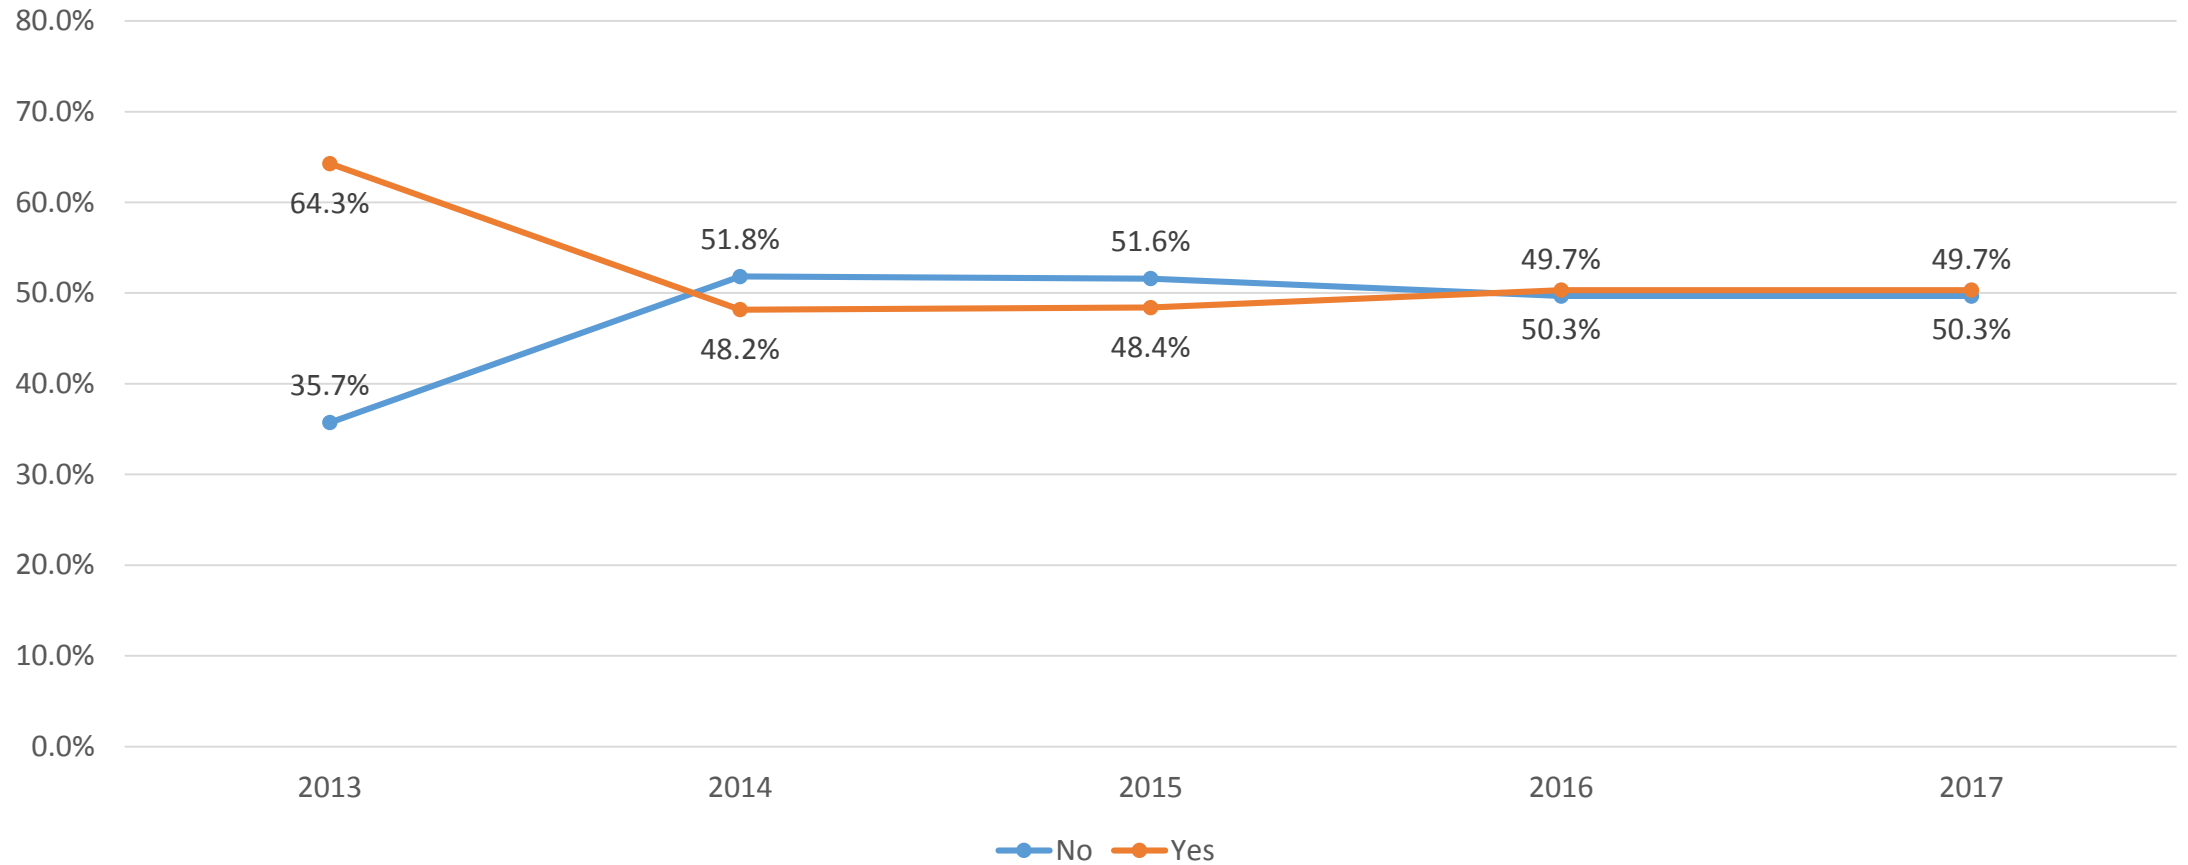

First-Year Cohort Average SAT Score

First-Year Cohort Average ACT Score

Percentage of Applicants Admitted and Enrolled in the First-Year Cohort*

*Number of applications submitted unavailable for 2013 cohort.

First-Year Cohort by Automatic Admission*

*Texas law requires that a certain percentage of high-achieving students in Texas public high schools receive automatic admissions to UT. The percentages and years are as follows: Top 8%: 2013-14, 2016; Top 7%: 2015, 2017.