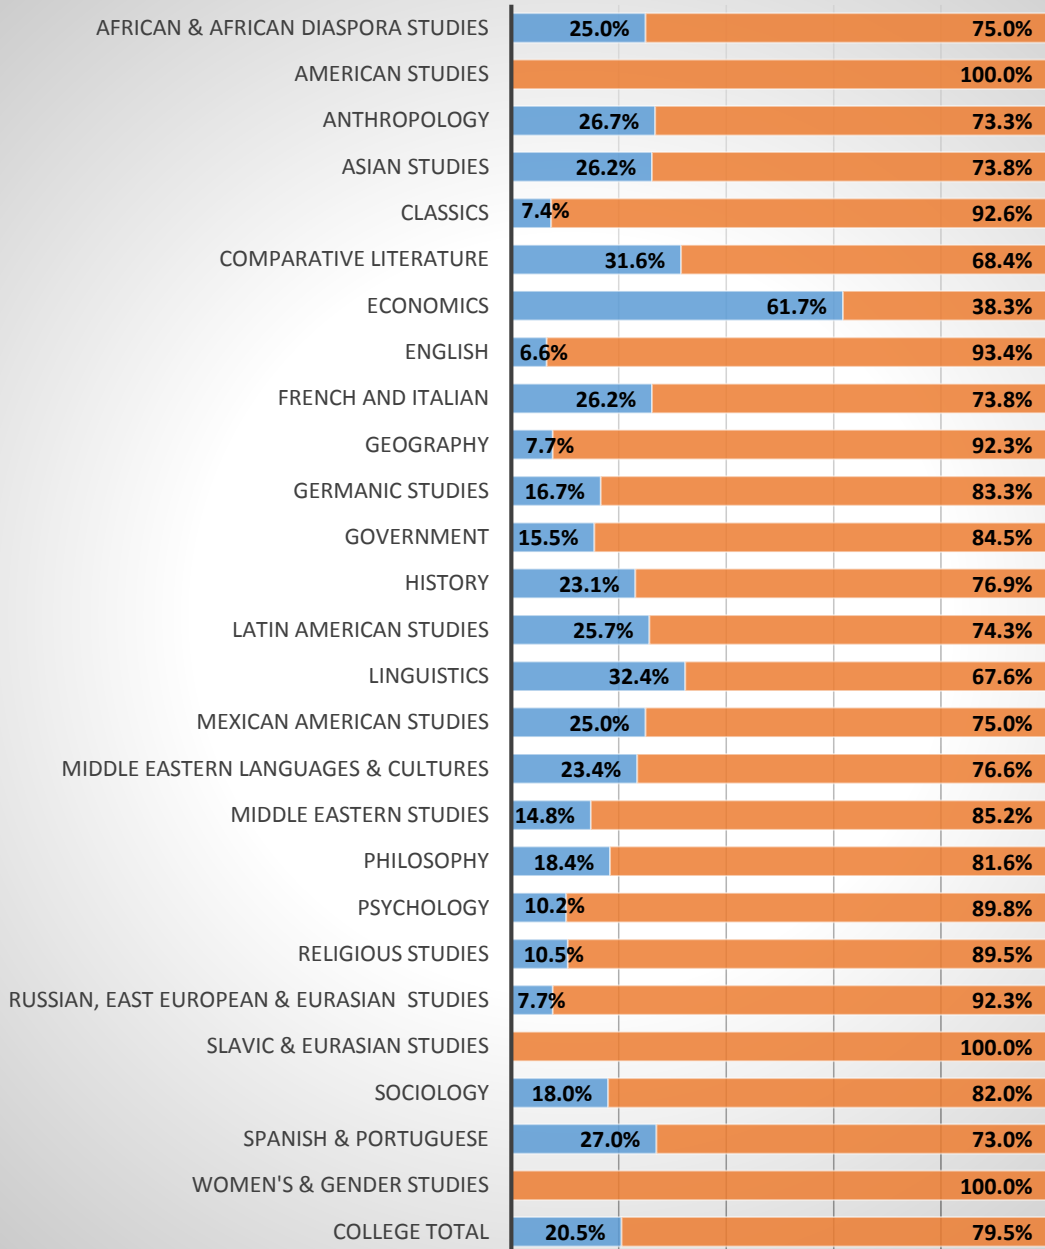

College of Liberal Arts Graduate Student Citizenship Distribution by Program, Spring 2015

■ Non-US Citizens
 ■ US Citizens and Permanent Resident Aliens