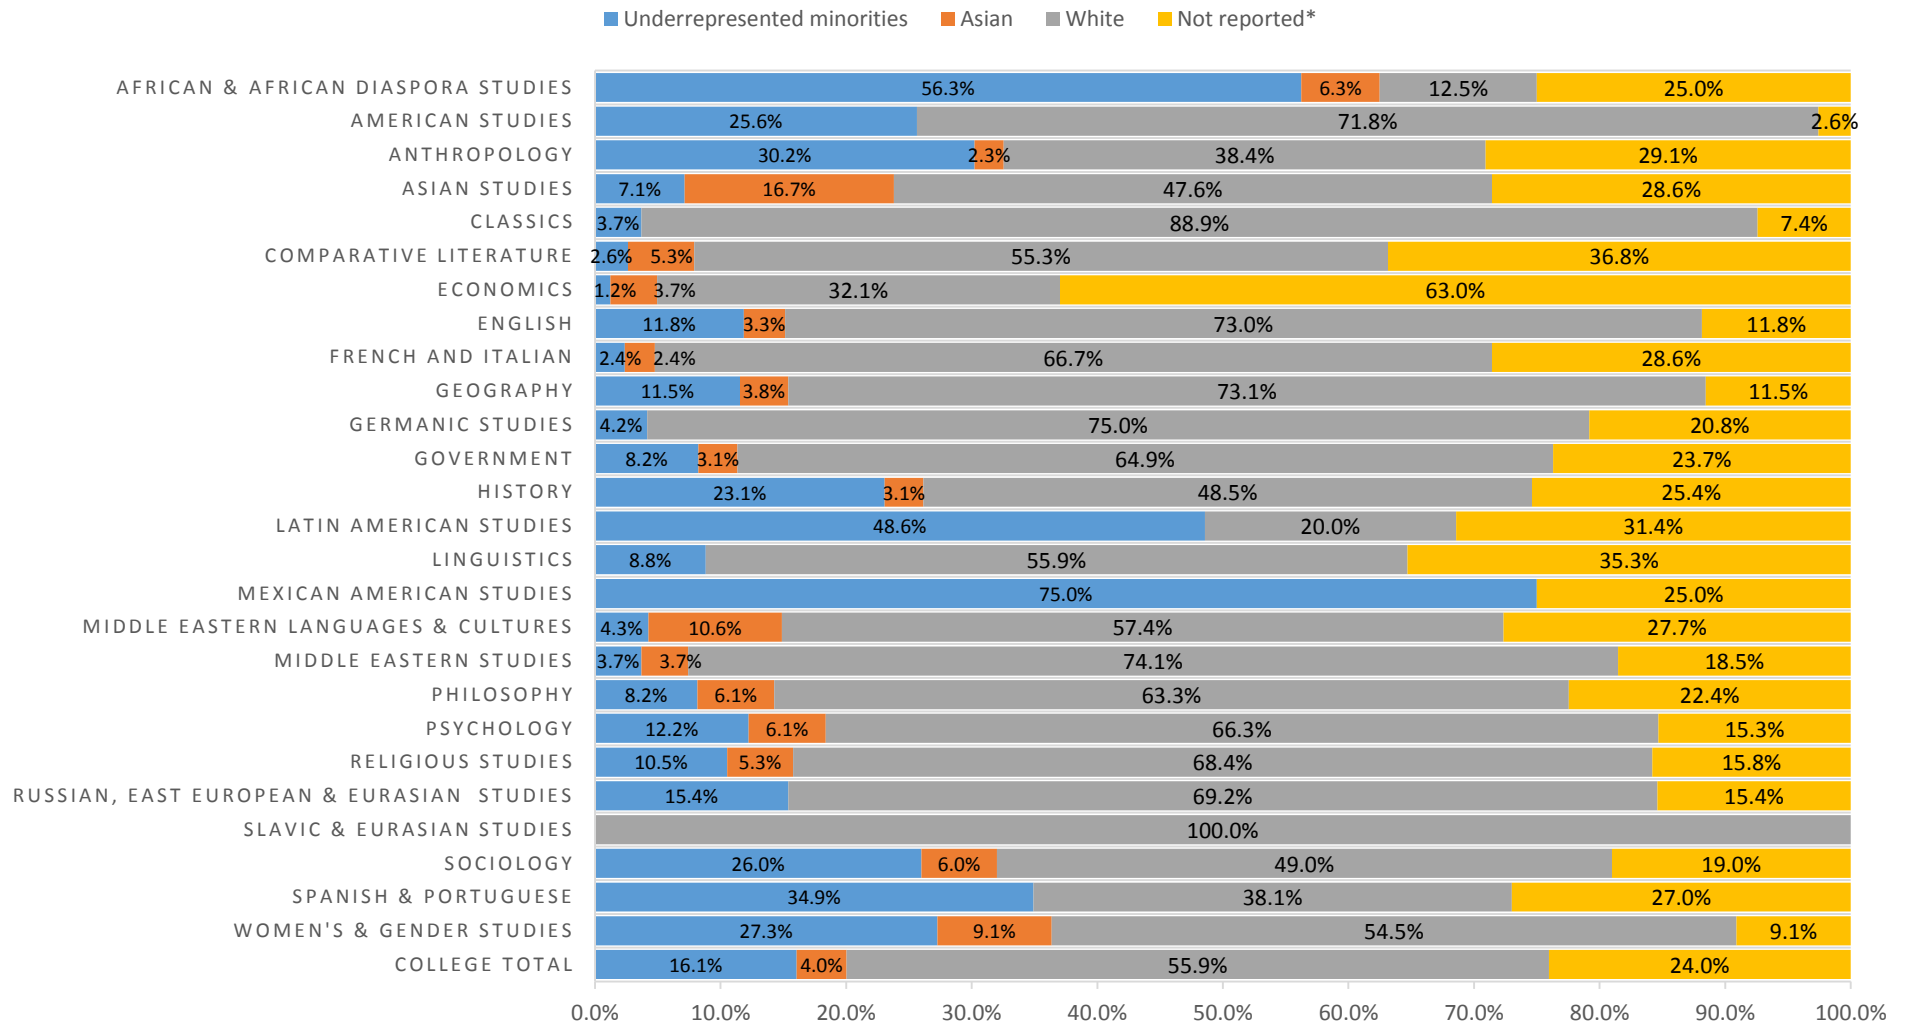

COLLEGE OF LIBERAL ARTS GRADUATE STUDENT ETHNICITY DISTRIBUTION BY PROGRAM, SPRING 2015

*The "not reported" category incorporates both students who choose not to report their ethnicity and non-US citizens whose ethnicities are not reported by default.